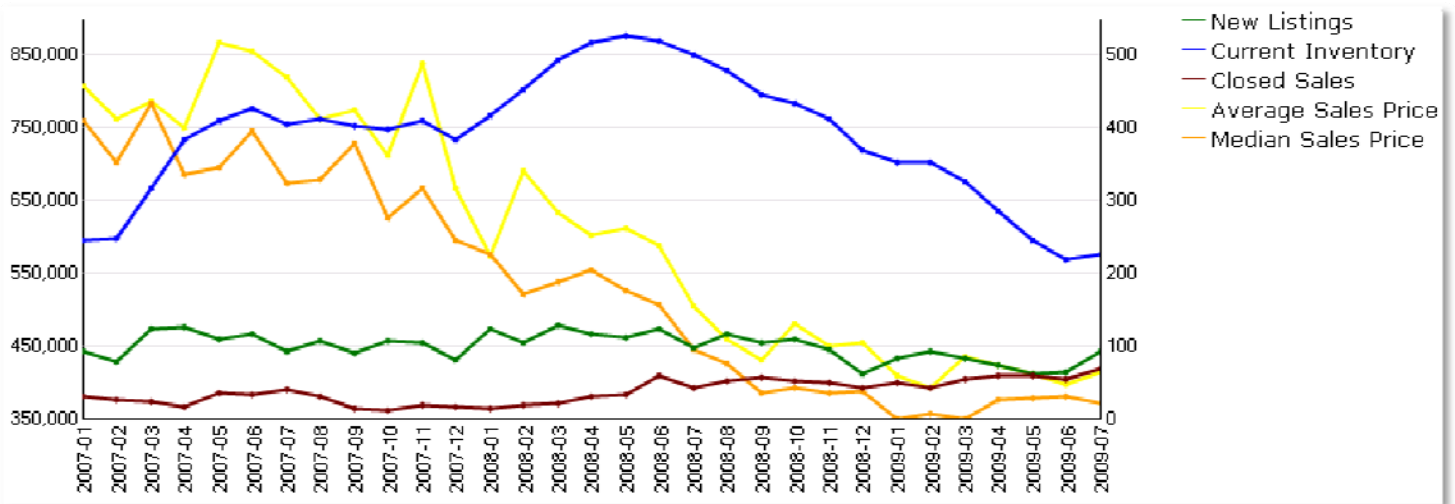

City of Gilroy - 01/2007 to 07/31/09

(SFR's)