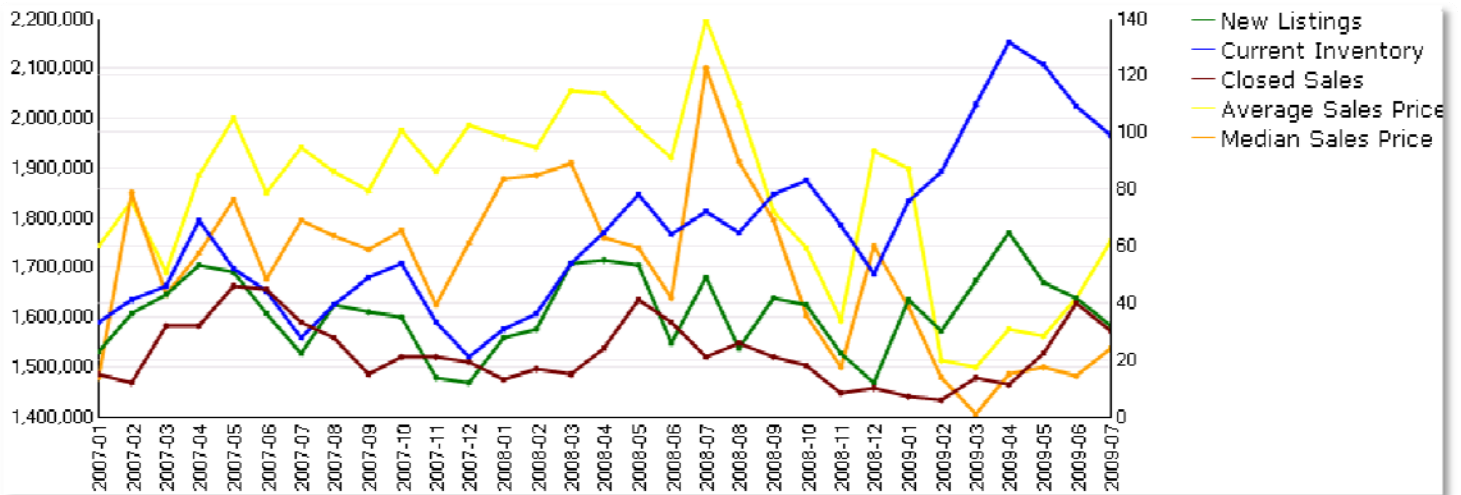

Los Altos

SFRs