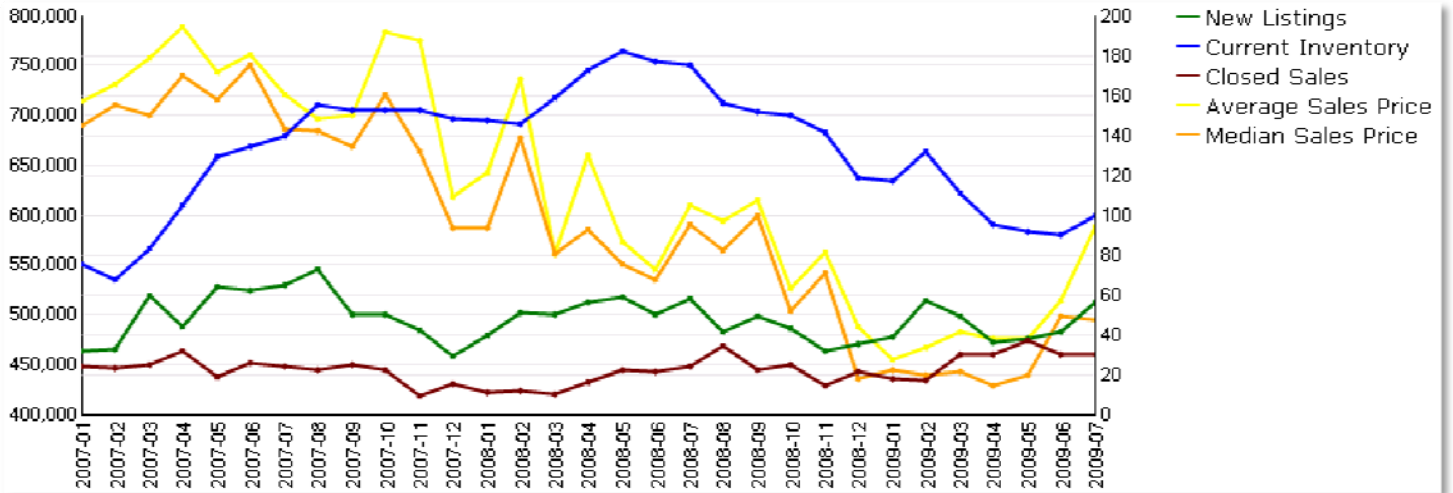

Milpitas - Area '6' (population 67,503)

SFRs

Condo / PUDs