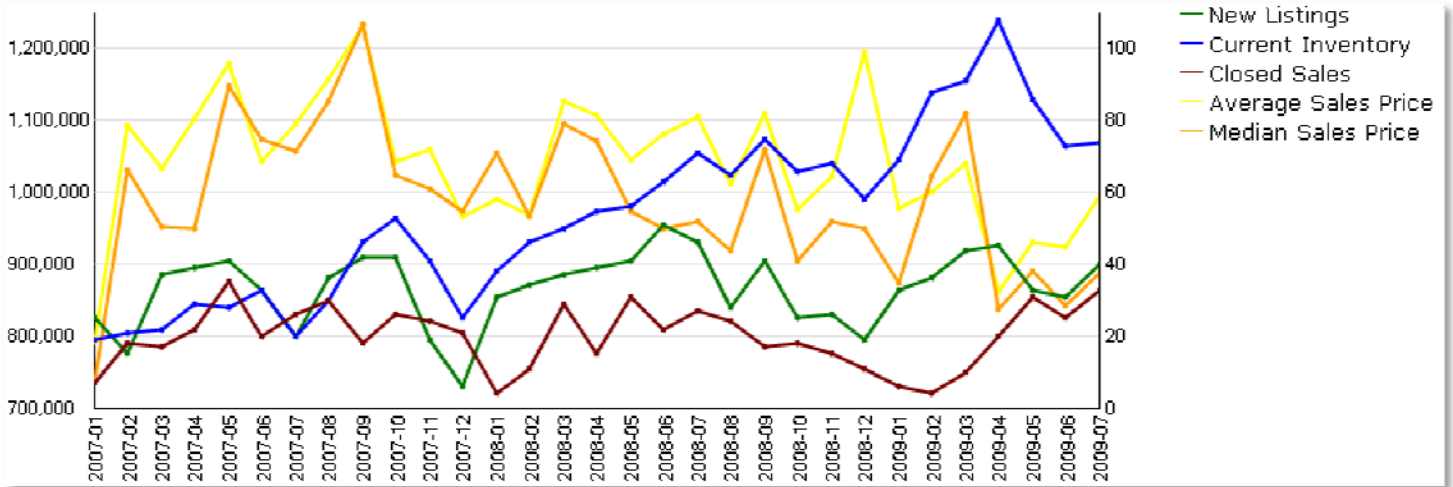

City of Mountain View (population 71,348)

Sales activity trend report - 01/2007 to 07/31/2009

SFRs

Condo / PUDs