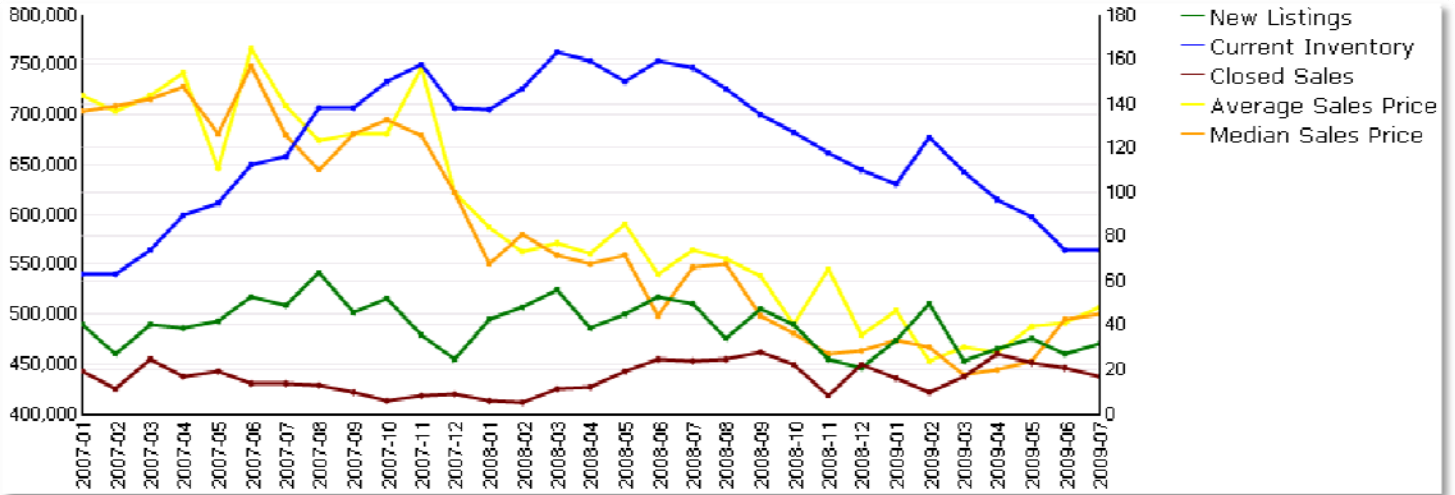

South San Jose (Bernal) – ‘aka’ area ‘2’

Sales activity trend report – 01/2007 to 07/31/2009

SFRs

Condo / PUDs