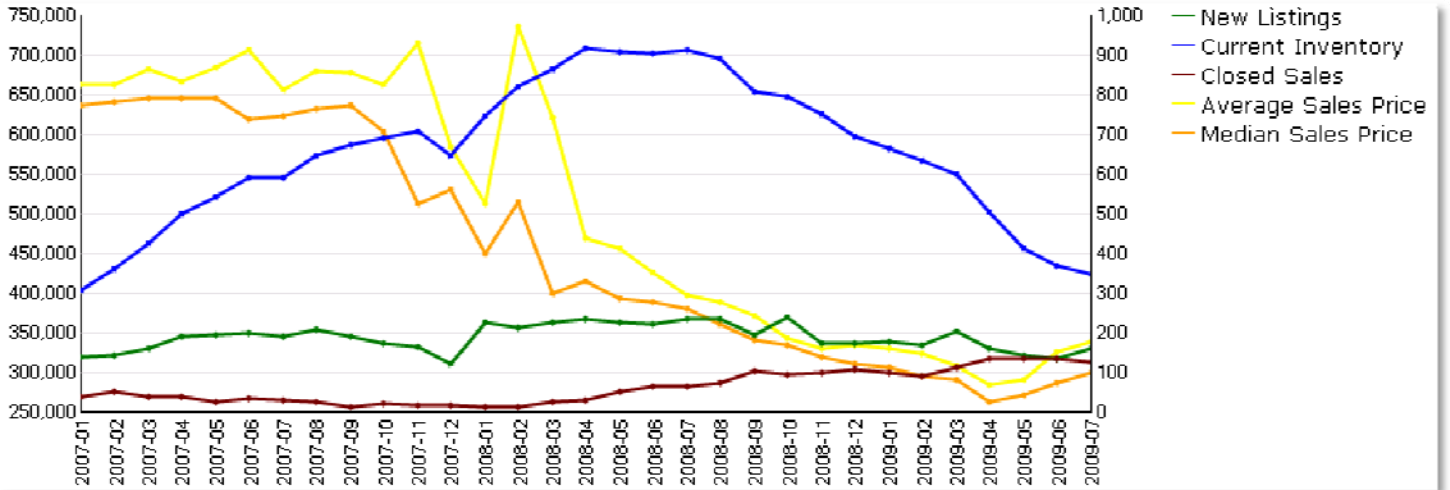

San Jose - Area '4' – Berryessa

Sales activity trend report – 01/2007 to 07/31/2009

SFR's

Condo / PUDs