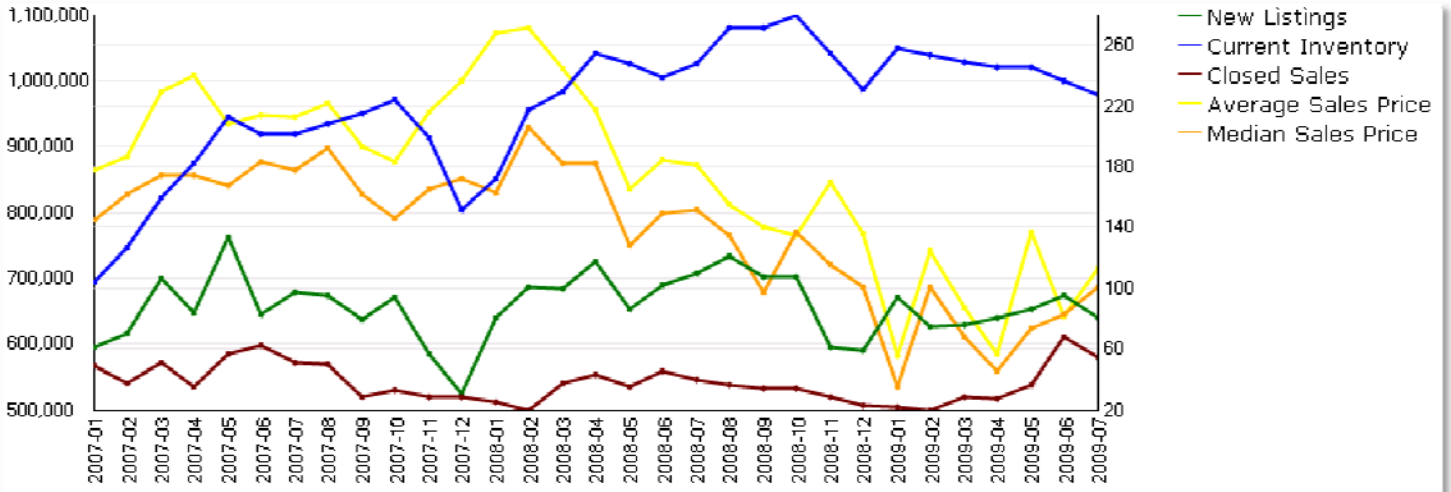

Willow Glen (area 10)

Sales activity trend report – 01/2007 to 07/31/2009

SFRs

Condo / PUDs